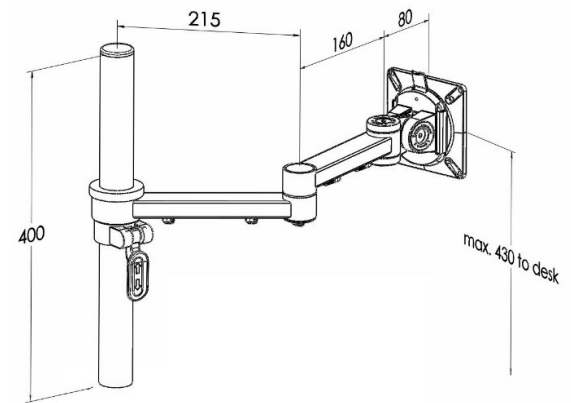

XSTREAM dual beam with post suitable for bespoke fixings

Product Specification

Product code	XSTREAMPMCOMB04W - white
Weight capacity	10kg
Max forward extension	460mm
VESA	75mm & 100mm VESA compliant
Maximum Screen Size	30"
Movement	Height adjustment, tilt, swivel, rotation and reach
Height adjustment	Max height adjustment 430mm from desk top
Fixings	Supplied with post suitable for bespoke fixings

Additional Information

Dual beam monitor arm with manual height adjustment
Additional +/- 70mm available with ratchet mechanism
Lockable quick release VESA function
Compact – folds back into a space of 40mm
Silver – XSTREAMPMCOMB04S - RAL code 9006
White – XSTREAMPMCOMB04W - RAL code 9010
Black – XSTREAMPMCOMB04B - RAL code 9005